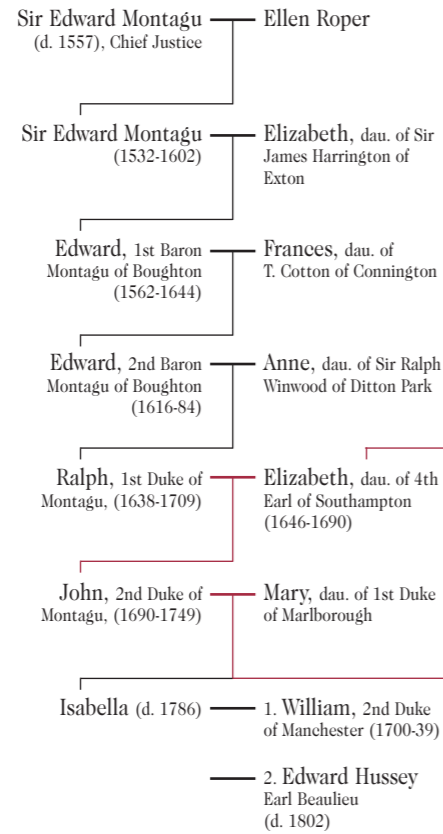

### MONTAGU

### WRIOTHESLEY

### STUART

John Brudenell Marquess of Monthermer (1735-70)

Elizabeth (1744-1827) — Henry, 3rd Duke of Buccleuch (1746-1812)

Charles William Henry 4th Duke of Buccleuch (1772-1819) — Harriet, dau. of 1st Viscount Sydney