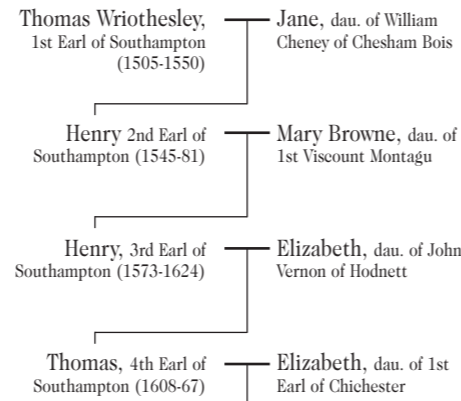

### MONTAGU

### WRIOTHESLEY

### STUART

John Brudenell Marquess of Monthermer (1735-70)

Elizabeth (1744-1827) — Henry, 3rd Duke of Buccleuch (1746-1812)

Charles William Henry 4th Duke of Buccleuch (1772-1819) — Harriet, dau. of 1st Viscount Sydney