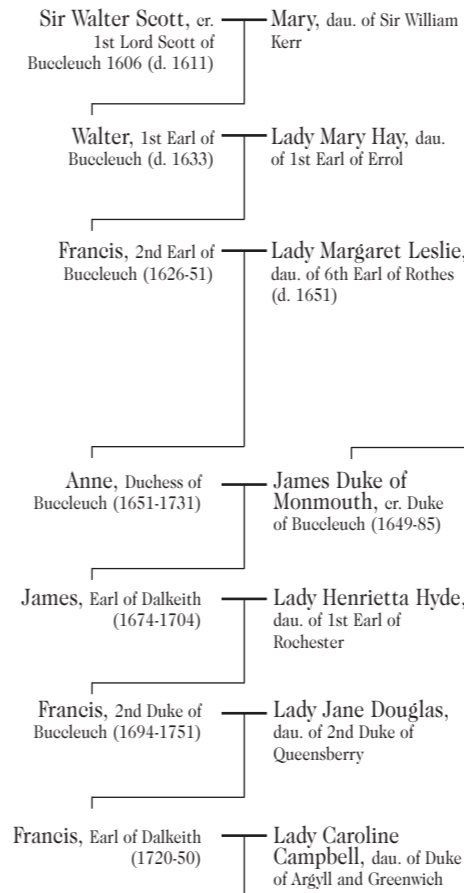

### MONTAGU

### WRIOTHESLEY

### STUART

John Brudenell Marquess of Monthermer (1735-70)

Elizabeth (1744-1827) — Henry, 3rd Duke of Buccleuch (1746-1812)

Charles William Henry 4th Duke of Buccleuch (1772-1819) — Harriet, dau. of 1st Viscount Sydney